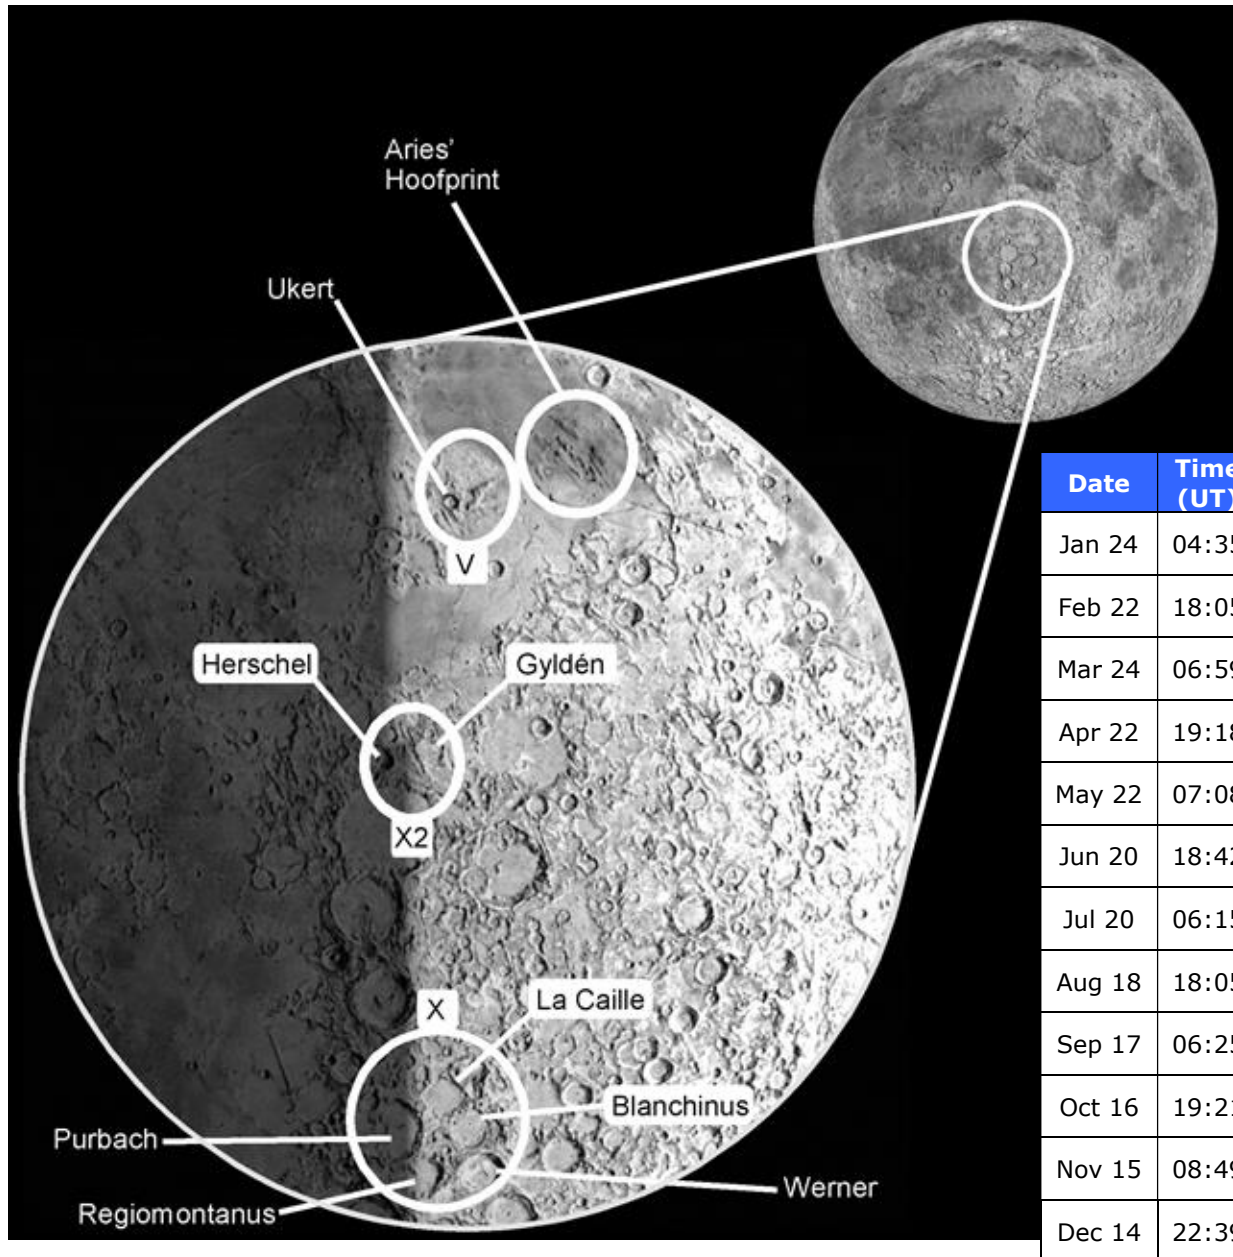

Finder chart for Phil Harrington's Cosmic Challenge, January 2018

Chart © 2017 by Philip Harrington and adapted from **Cosmic Challenge**.

Visit <http://www.philharrington.net> for information.